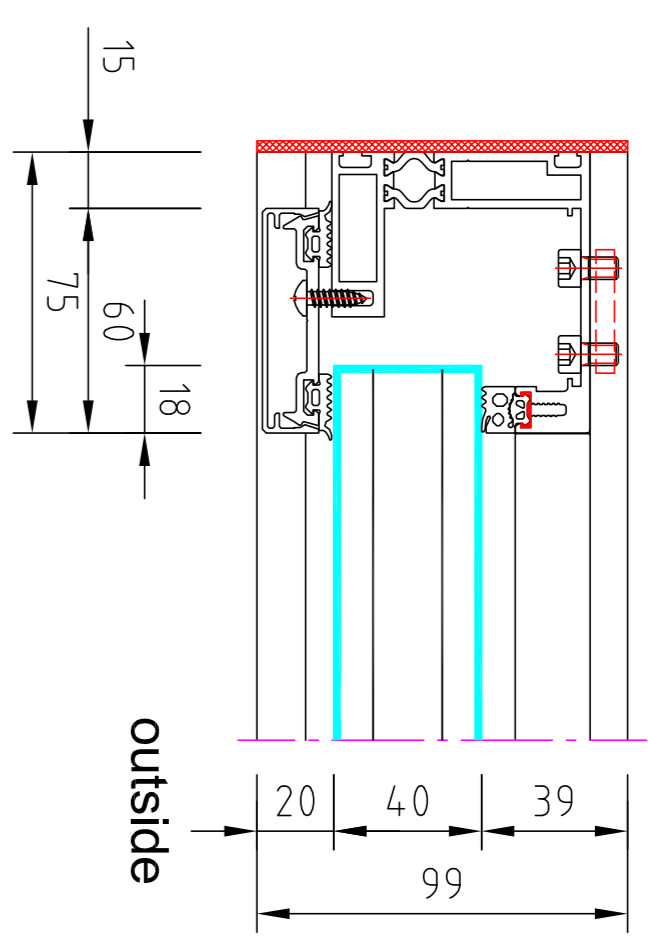

profile series 40 sx / 40 w

wall connection profile 40 / 60

7040.0504

profile series 60 sx / 60 w

wall connection profile 60

7060.0504

corner design

7040.0504

Detail H 1