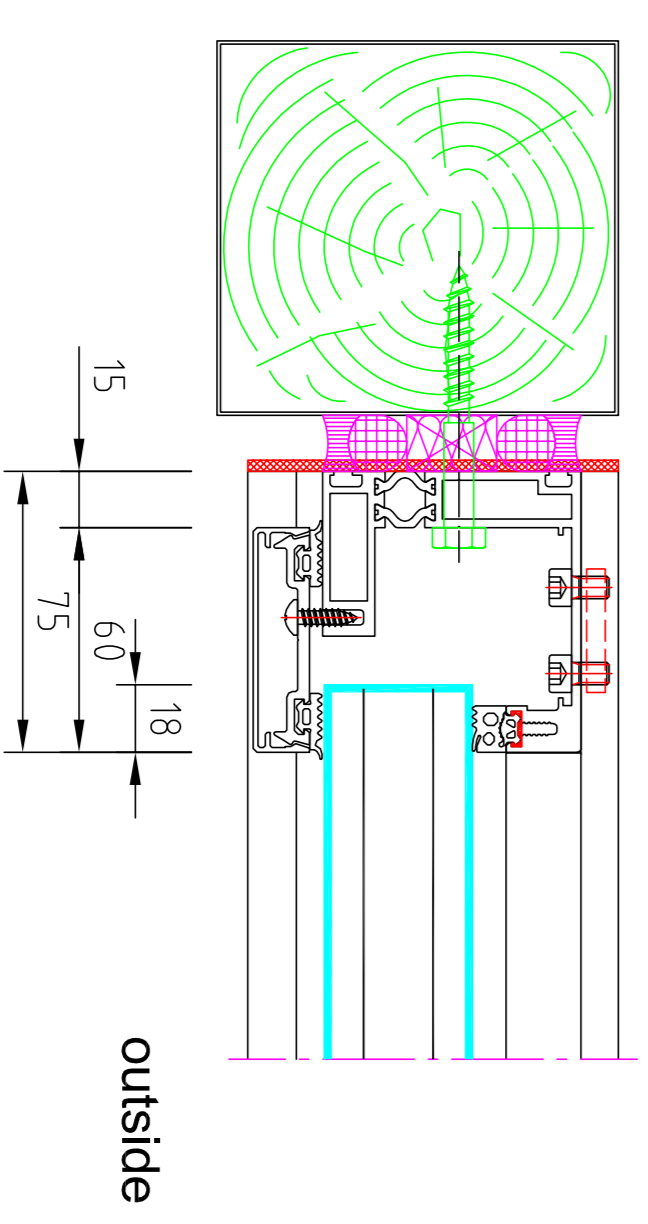

profile series 40 sx / 40 w

wall connection profile 40 / 60

7040.0504

profile series 60 sx / 60 w

wall connection profile 60

7060.0504

corner design

7040.0504

Detail H 1