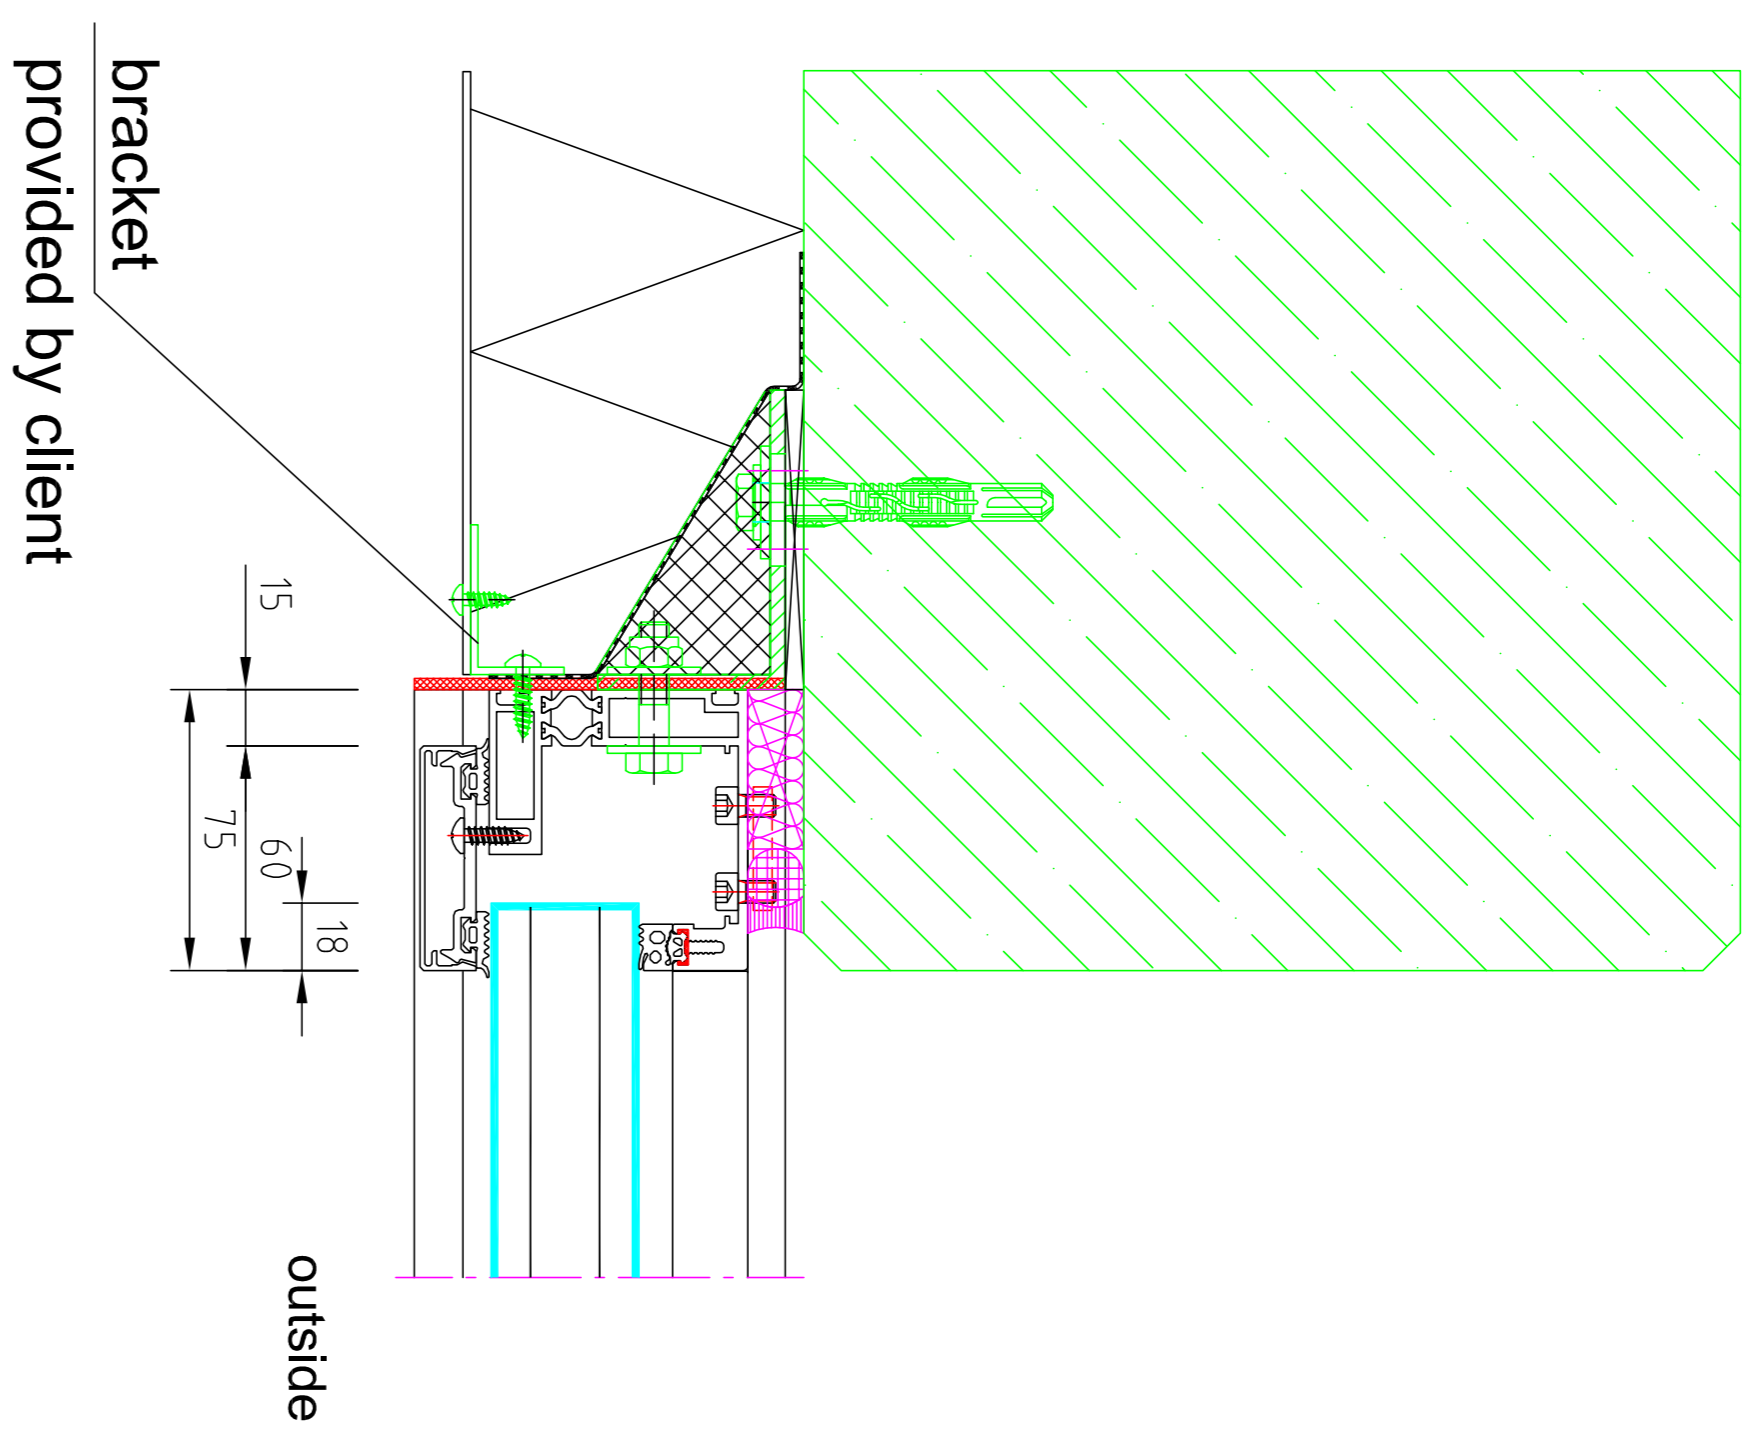

profile series 40 sx / 40 w

wall connection profile 40 / 60

7040.0504

profile series 60 sx / 60 w

wall connection profile 60

7060.0504

corner design

7040.0504

Detail H 1