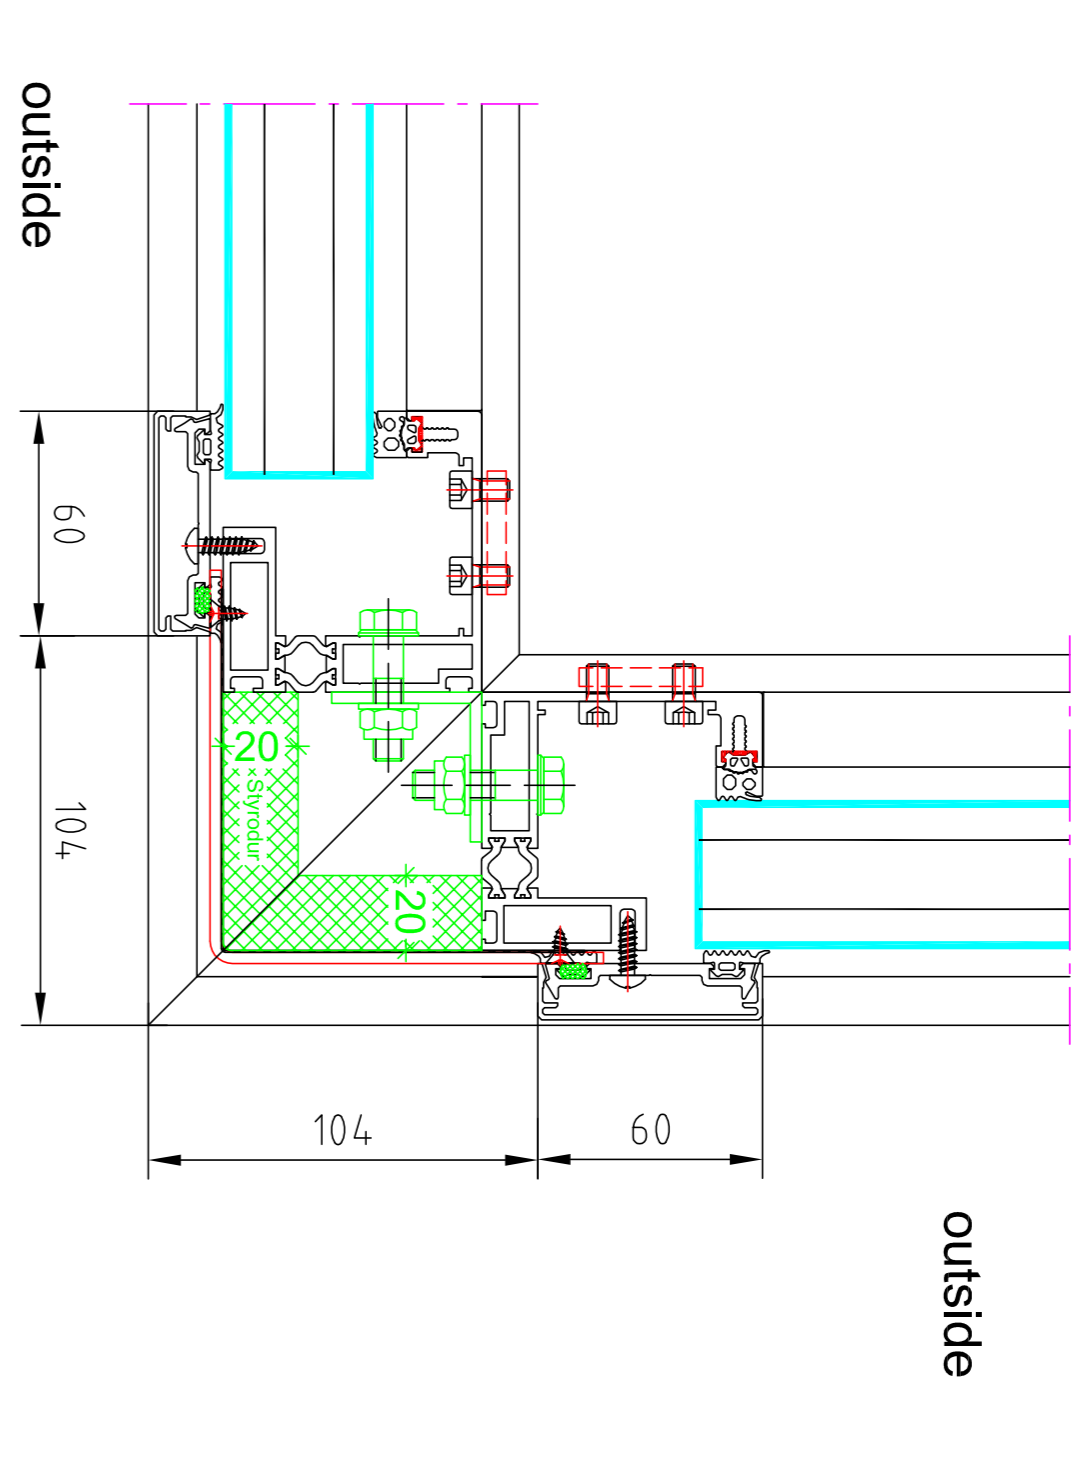

profile series 40 sx / 40 w

wall connection profile 40 / 60

7040.0504

profile series 60 sx / 60 w

wall connection profile 60

7060.0504

corner design

7040.0504

Detail H 1