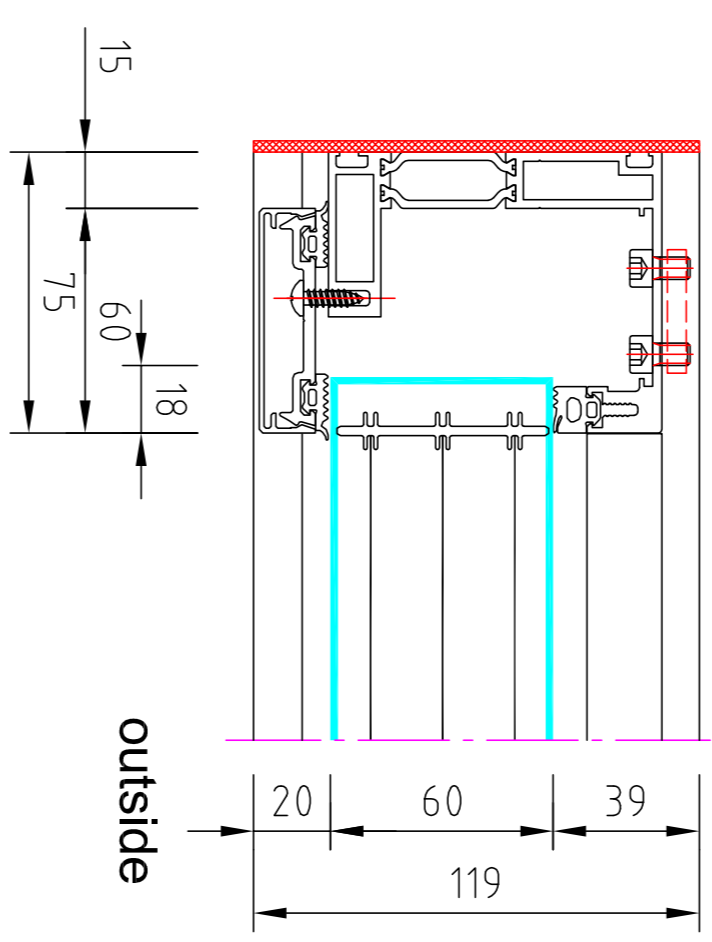

profile series 40 sx / 40 w

wall connection profile 40 / 60

7040.0504

profile series 60 sx / 60 w

wall connection profile 60

7060.0504

corner design

7040.0504

Detail H 1