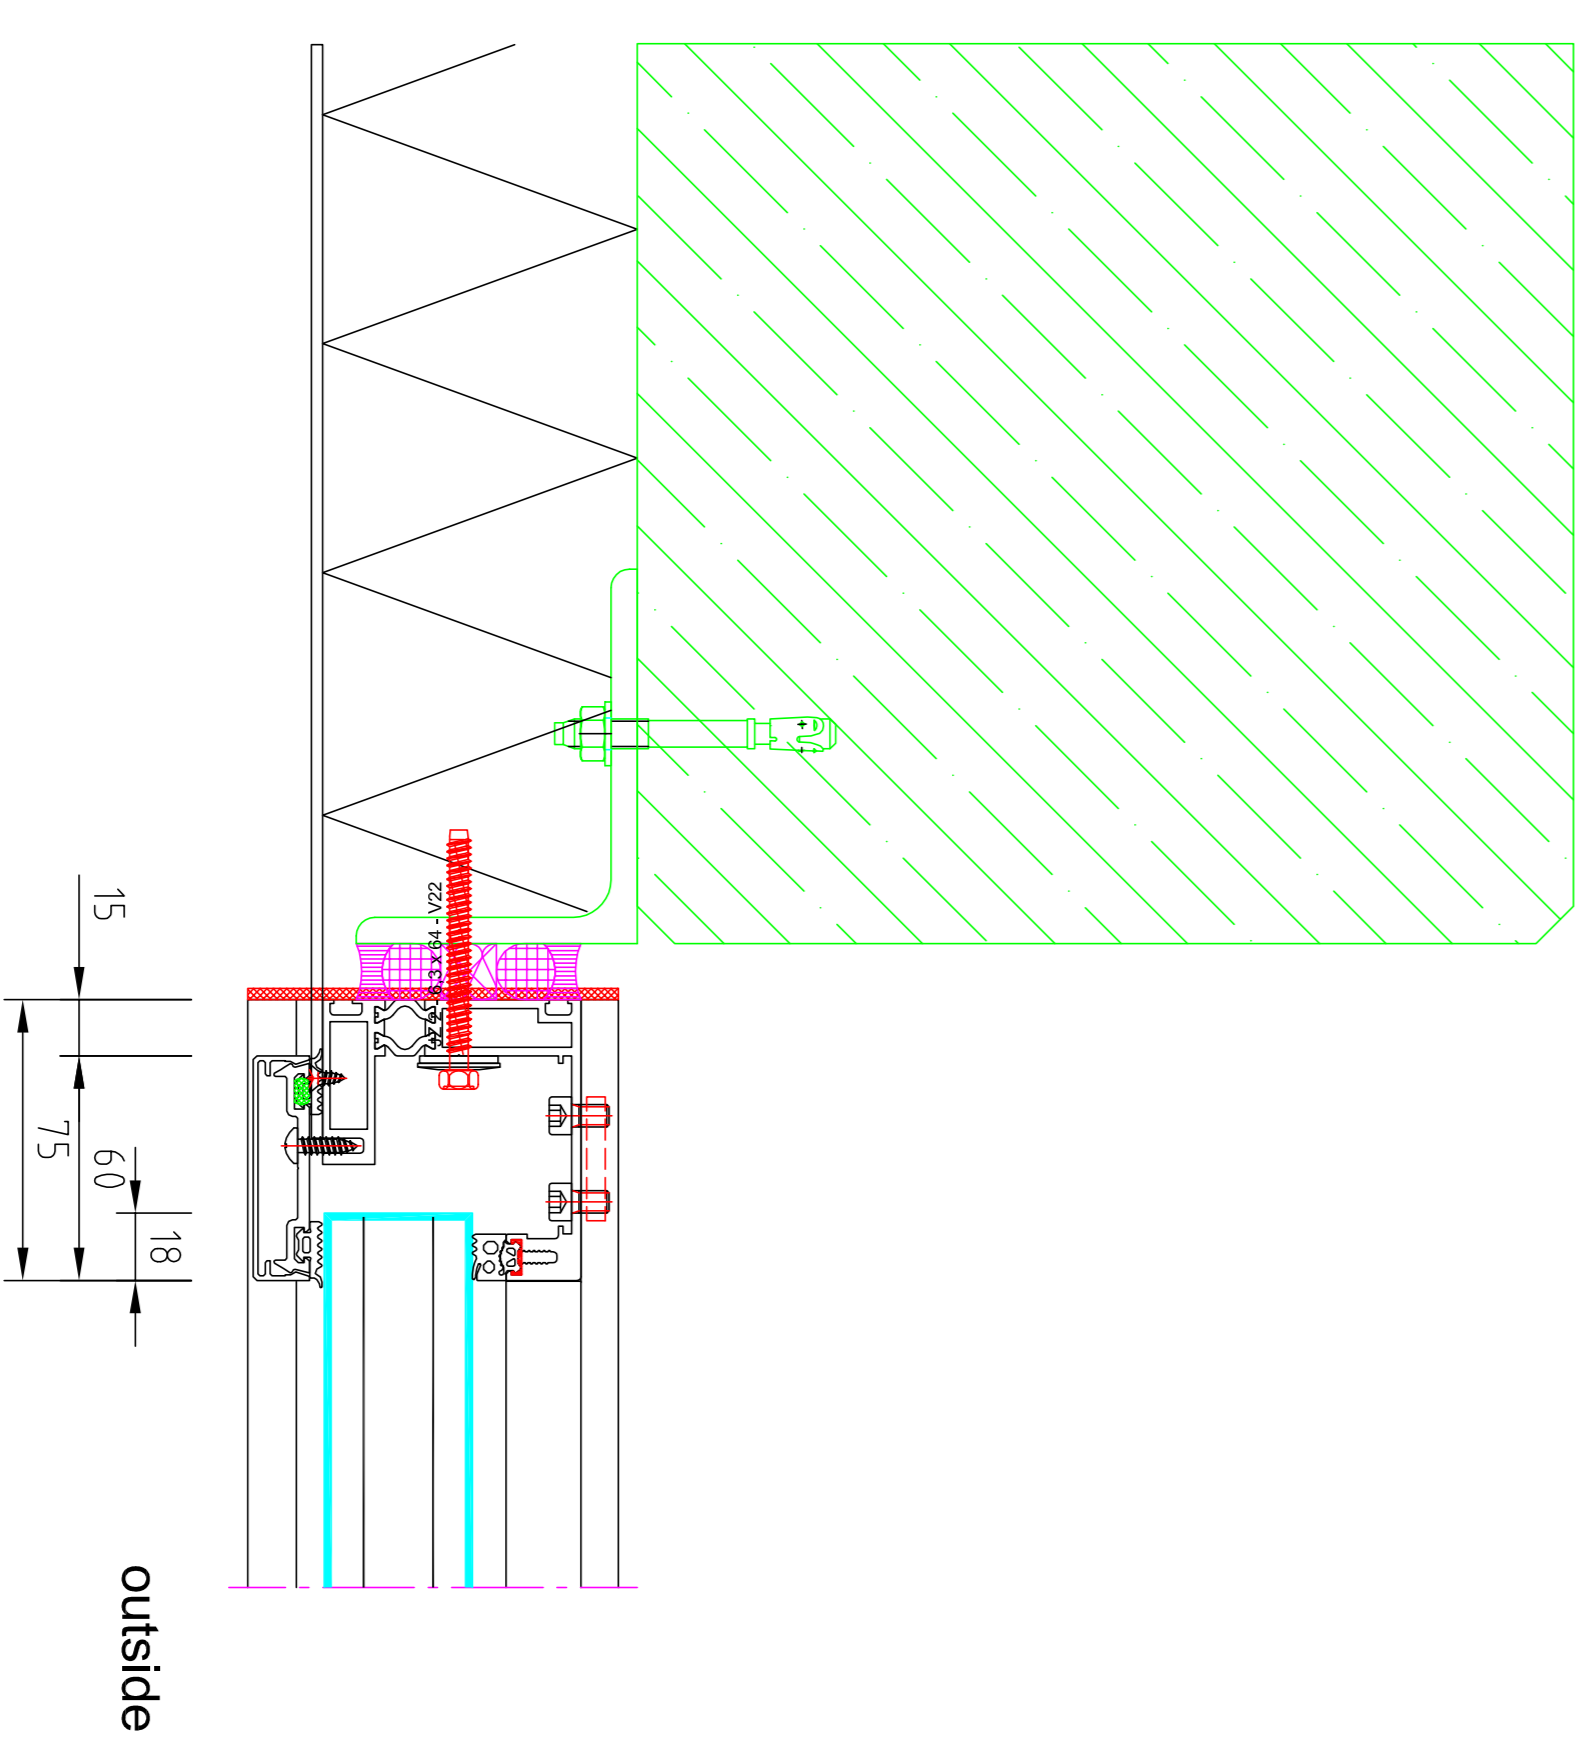

profile series 40 sx / 40 w

wall connection profile 40 / 60

7040.0504

profile series 60 sx / 60 w

wall connection profile 60

7060.0504

corner design

7040.0504

Detail H 1