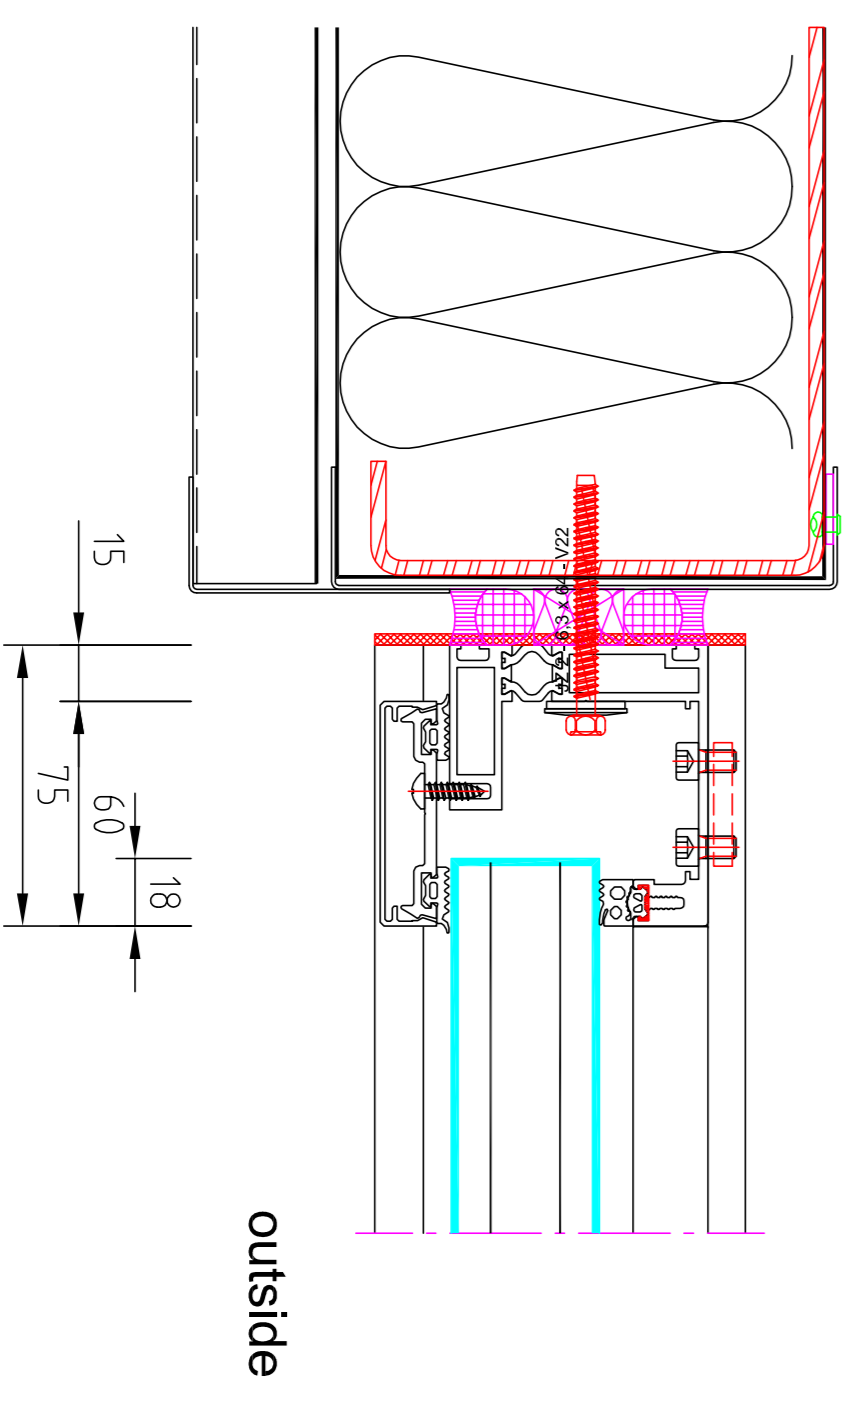

profile series 40 sx / 40 w

wall connection profile 40 / 60

7040.0504

profile series 60 sx / 60 w

wall connection profile 60

7060.0504

corner design

7040.0504

Detail H 1