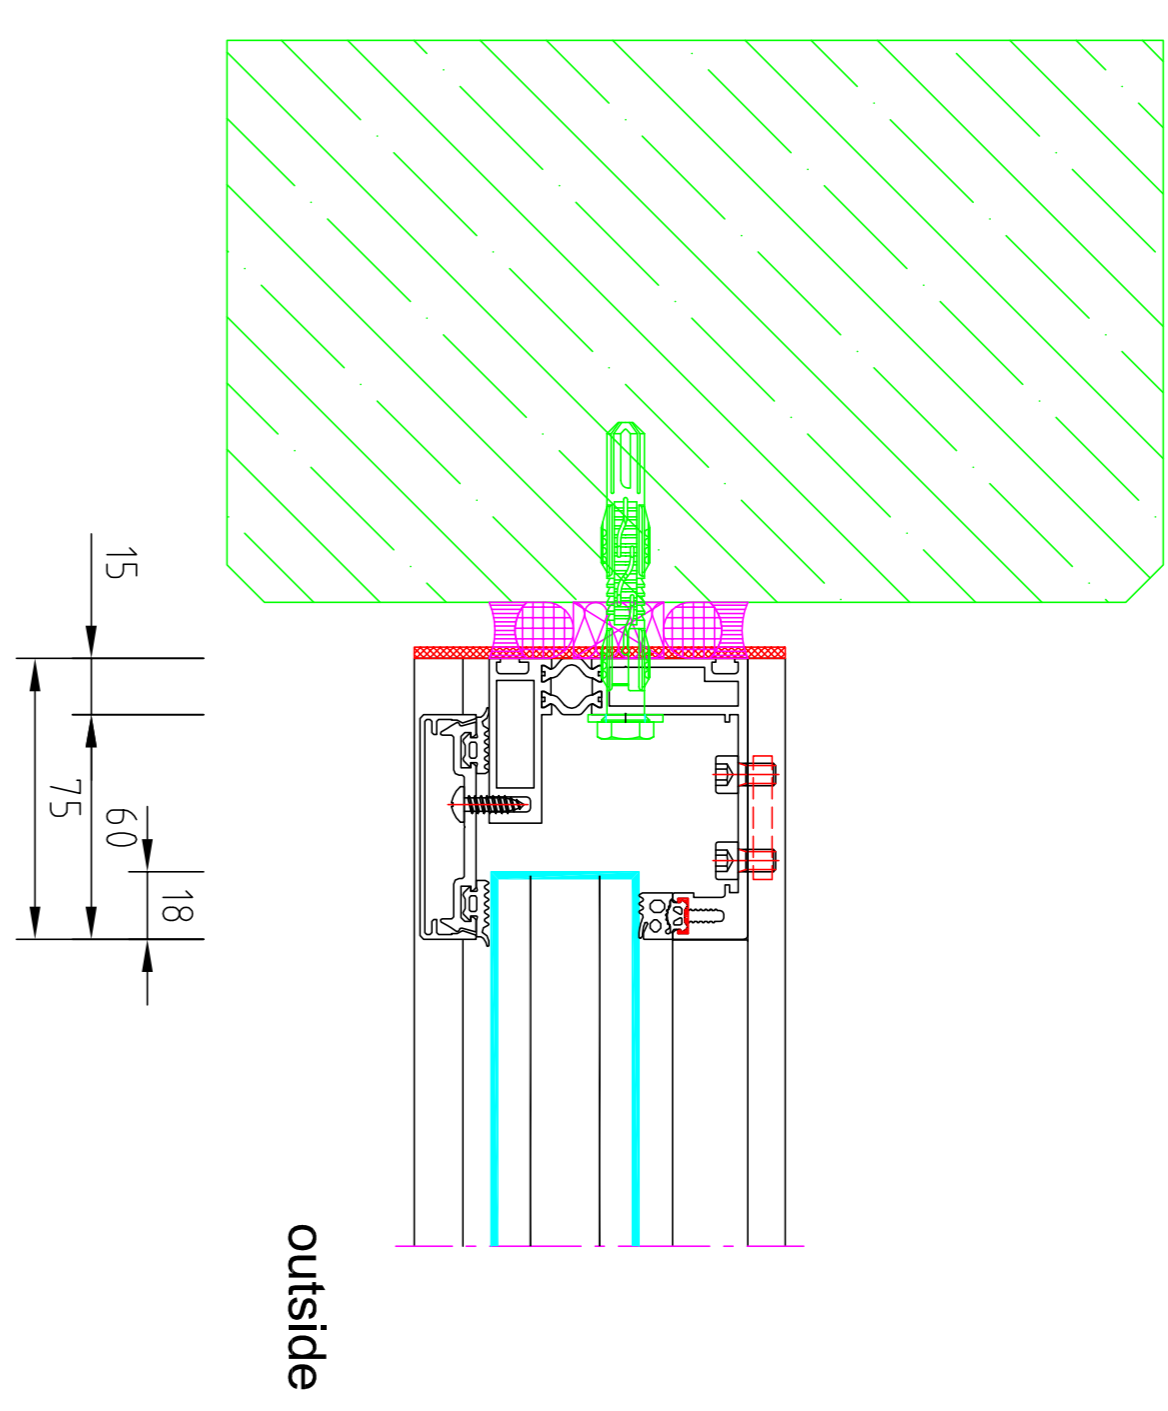

profile series 40 sx / 40 w

wall connection profile 40 / 60

7040.0504

profile series 60 sx / 60 w

wall connection profile 60

7060.0504

corner design

7040.0504

Detail H 1