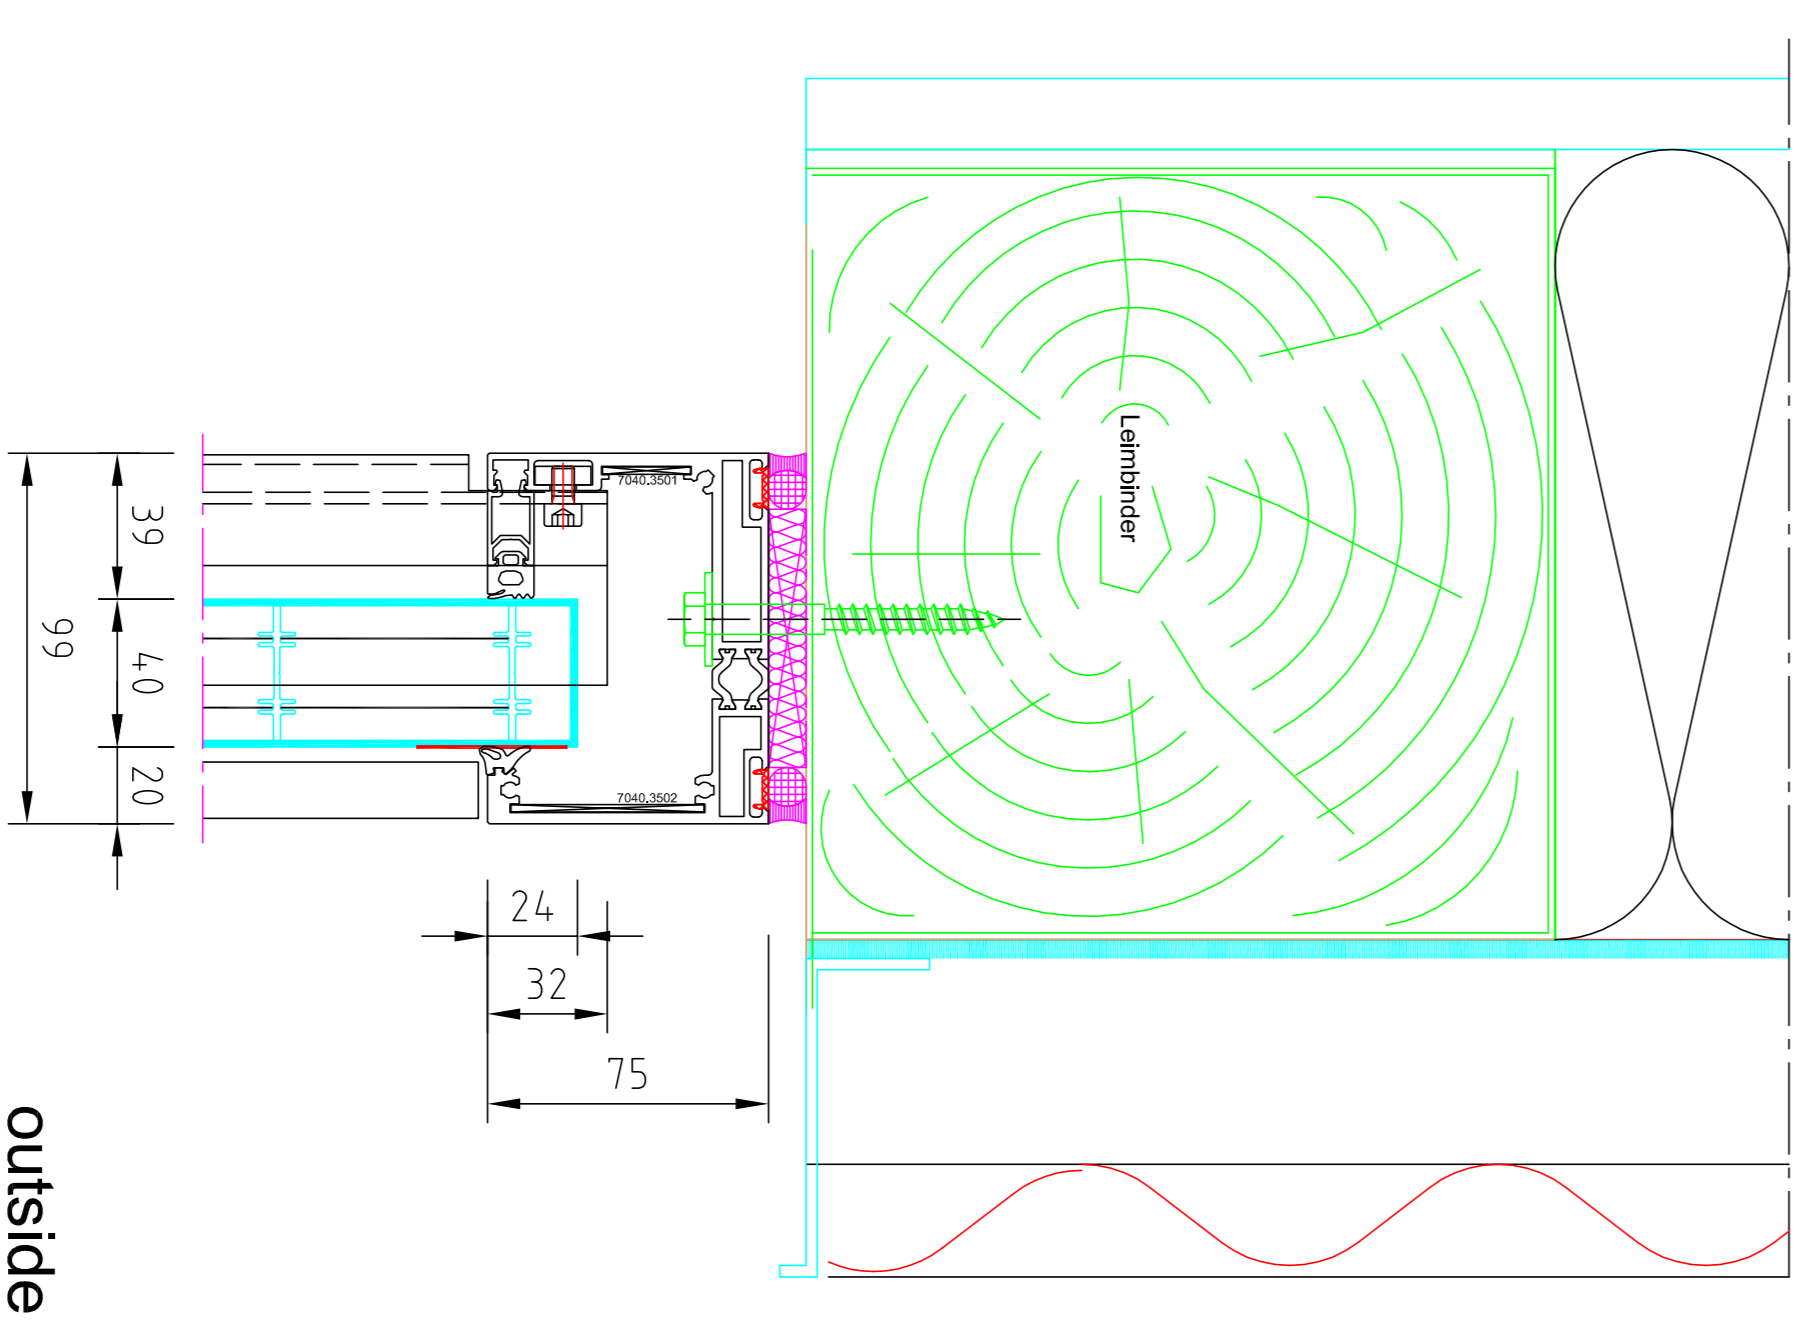

profile series 40 sx / 40 w

top profile 40/60

7040.0502

downsizing profile

7040.0506

profile series 60 sx / 60 w

top profile 60

7060.0502

downsizing profile

7040.0506

steel construction provided by client

Detail V1