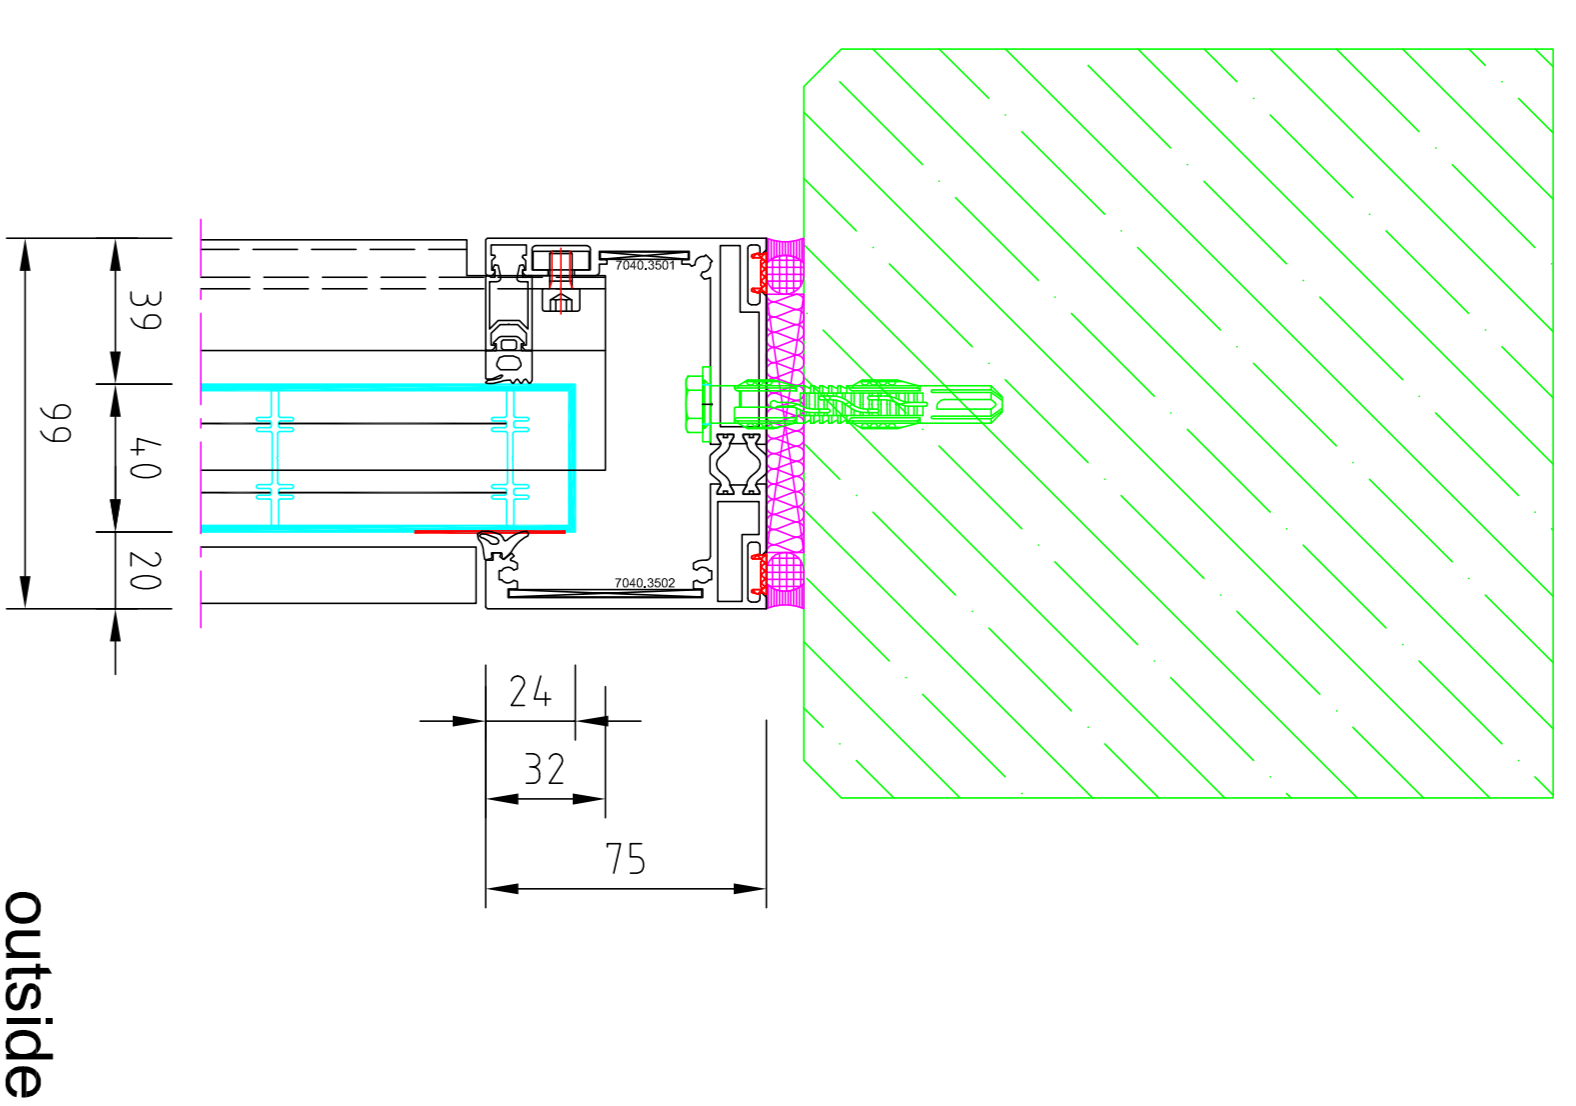

profile series 40 sx / 40 w

top profile 40/60

7040.0502

downsizing profile

7040.0506

profile series 60 sx / 60 w

top profile 60

7060.0502

downsizing profile

7040.0506

steel construction provided by client

Detail V1