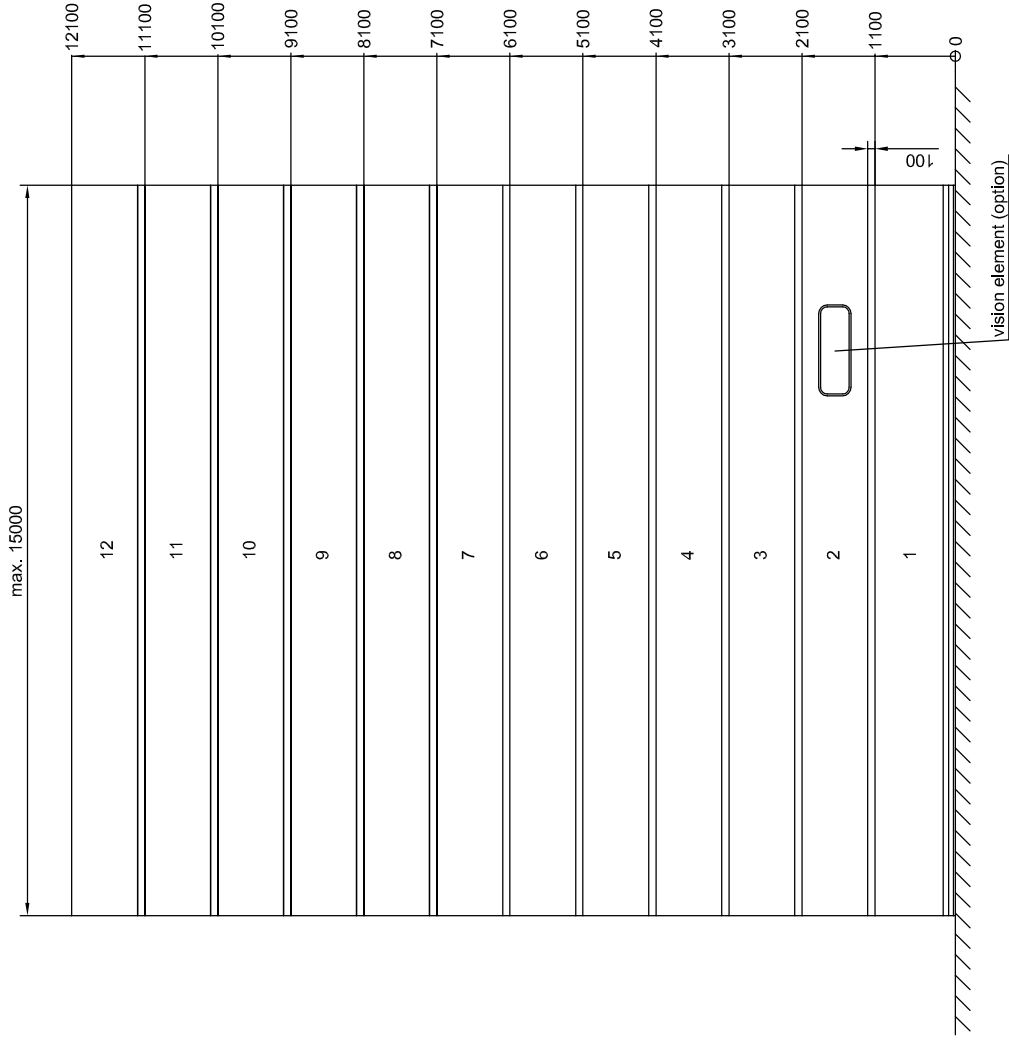

view from outside

door panels	1	2	3	4	5	6	7	8	9	10	11	12	13	14	15
total height	1142	2142	3142	4142	5142	6142	7142	8142	9142	10142	11142	12142	13142	14142	15142

max. door area is 90 m<sup>2</sup> (drive unit B1200)  
 max. door area is 185 m<sup>2</sup> (hydraulic drive)

**HT 150 / HTH 150 / HTH 150 W**

view

1.05/0332/2

Jan. 2010

CAD: ht150-view

Uneherschützvermerk DIN 34

**BUTZBACH**  
 MADE IN GERMANY

Industriehof - Weiherstr. 16