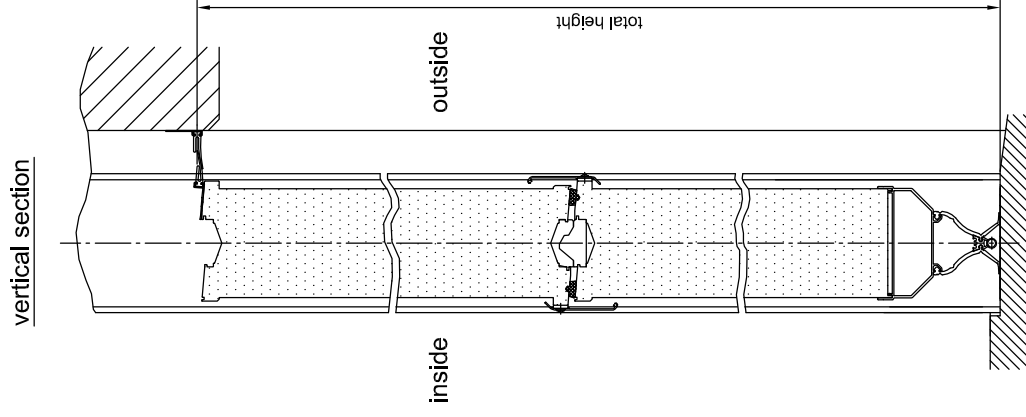

view from outside

door panels	1	2	3	4	5	6	7	8	9	10	11	12	13	14	15
total height	1142	2142	3142	4142	5142	6142	7142	8142	9142	10142	11142	12142	13142	14142	15142

max. door area is 90 m<sup>2</sup> (drive unit B1200)  
 max. door area is 185 m<sup>2</sup> (hydraulic drive)

**HT 150 / HTH 150 / HTH 150 W**

view

1.05/0332/2

Jan. 2010

CAD: ht150-view

Uneherschützvermerk DIN 34

**BUTZBACH**  
 MADE IN GERMANY

Industriehof - Weiherstr. 16