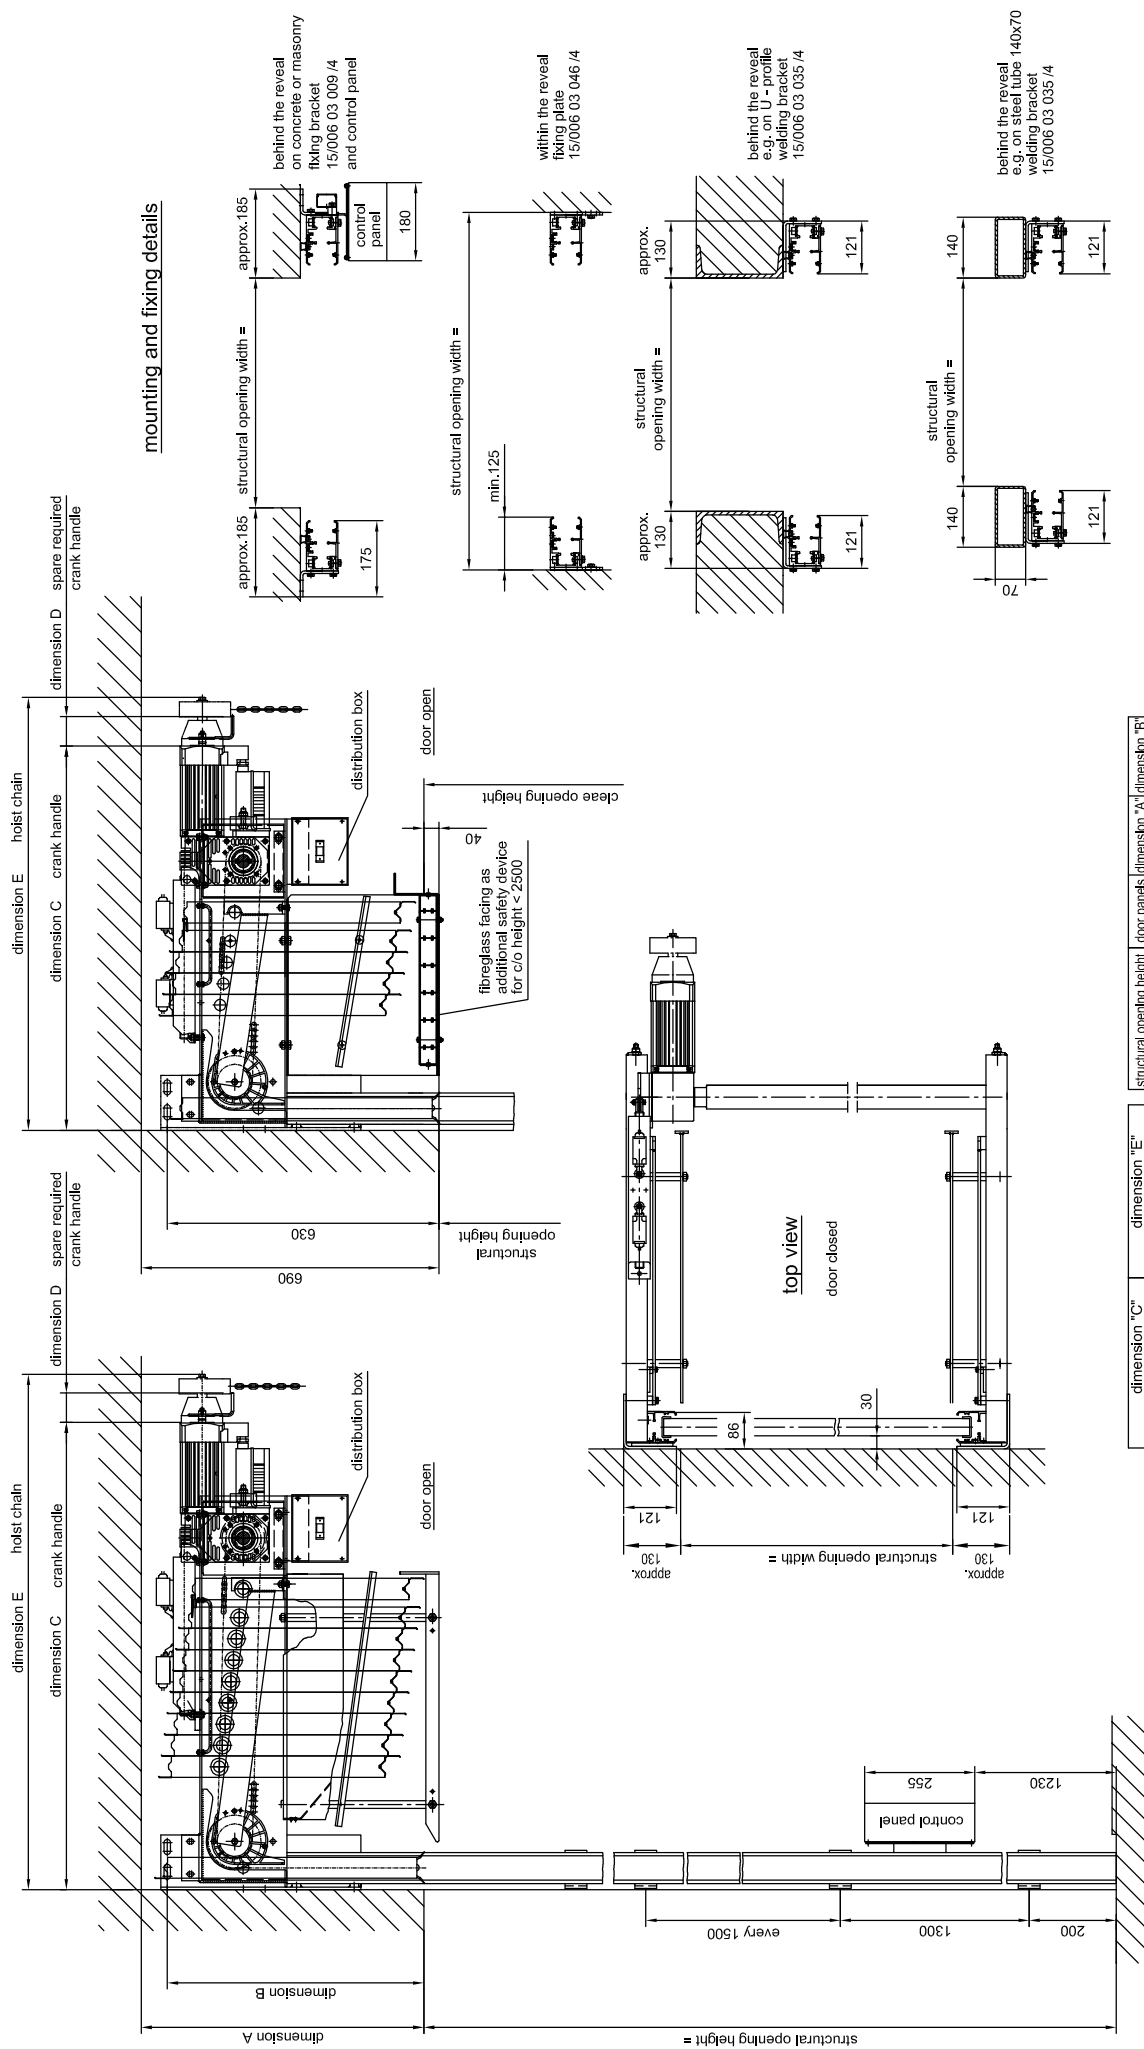

clear opening height up to 2500

structural opening height	dimension "C" crank handle		dimension "E" hoist chain		door panels	dimension "A" / dimension "B"	
	A 130 E 29 1300N/m	A 150 E 27 1500N/m	A 130 E 29 1300N/m	A 150 E 27 1500N/m		up to 3000	up to 6
up to 6 door panels	882	—	992	—	from 3000 up to 5000	650	590
7-10 door panels	1080	1150	1190	1260	from 5000 up to 6000	650	590
11-12 door panels	1185	1255	1295	1365		665	605
dimension D	approx. 150	approx. 150					

other dimensions are available on request
subject to technical alterations!
05/140/2