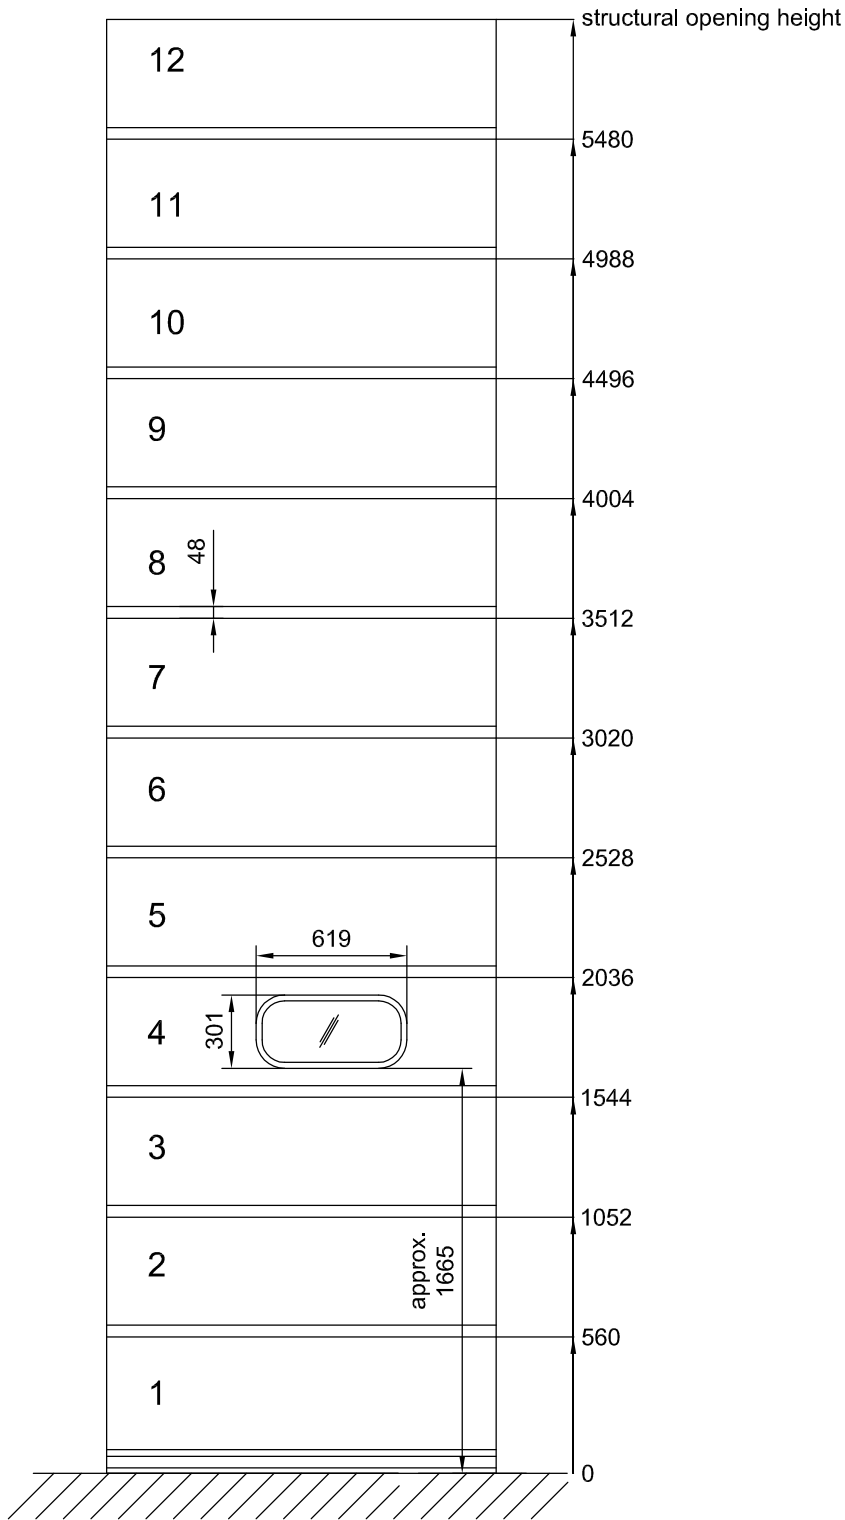

view from outside

vertikal section

door panel	4	5	6	7	8	9	10	11	12
dimension "total height"	2057	2549	3041	3533	4025	4517	5009	5501	5993

door panel	13	14	15	16	17	18
dimension "total height" *	6485	6977	7469	7961	8453	8945

* the feasible door height depends on width and equipment of the door