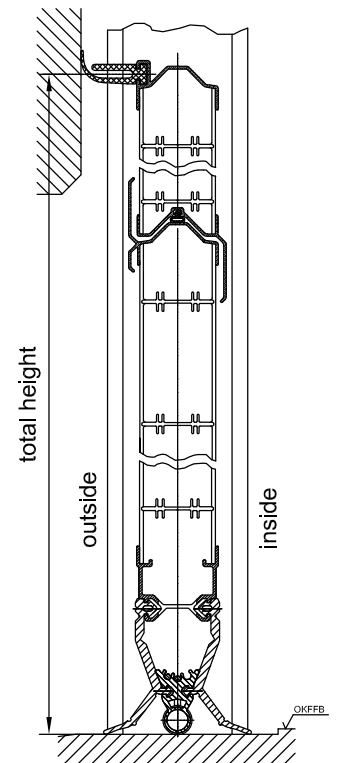

view from outside

vertikal section

door panel	4	5	6	7	8	9	10	11	12
dimension "total height"	2057	2549	3041	3533	4025	4517	5009	5501	5993

door panel	13	14	15	16	17	18
dimension "total height" *	6485	6977	7469	7961	8453	8945

* the feasible door height depends on width and equipment of the door