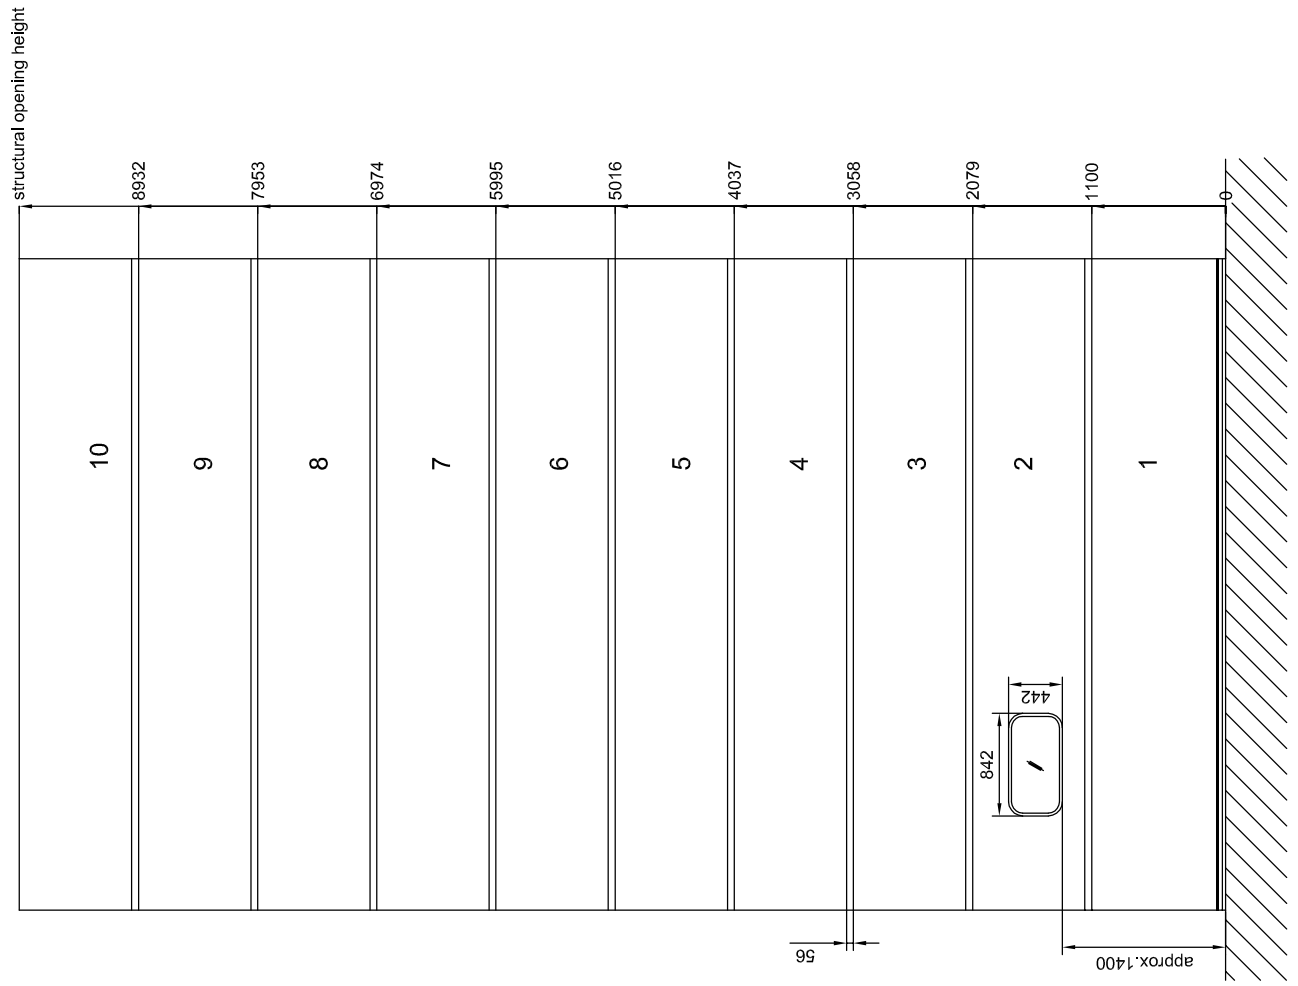

view from outside

vertical section

door panels	3	4	5	6	7	8	9	10
total height	3103	4082	5061	6040	7019	7998	8977	9956

HT 60 H

view

subject to technical alterations!

Oct. 2006

CAD: ht60H-view

Uneherschutzmerk DIN 34

BUTZBACH
MADE IN GERMANY

Industriestore - Weiherstr. 16

D - 89293 Kellmünz