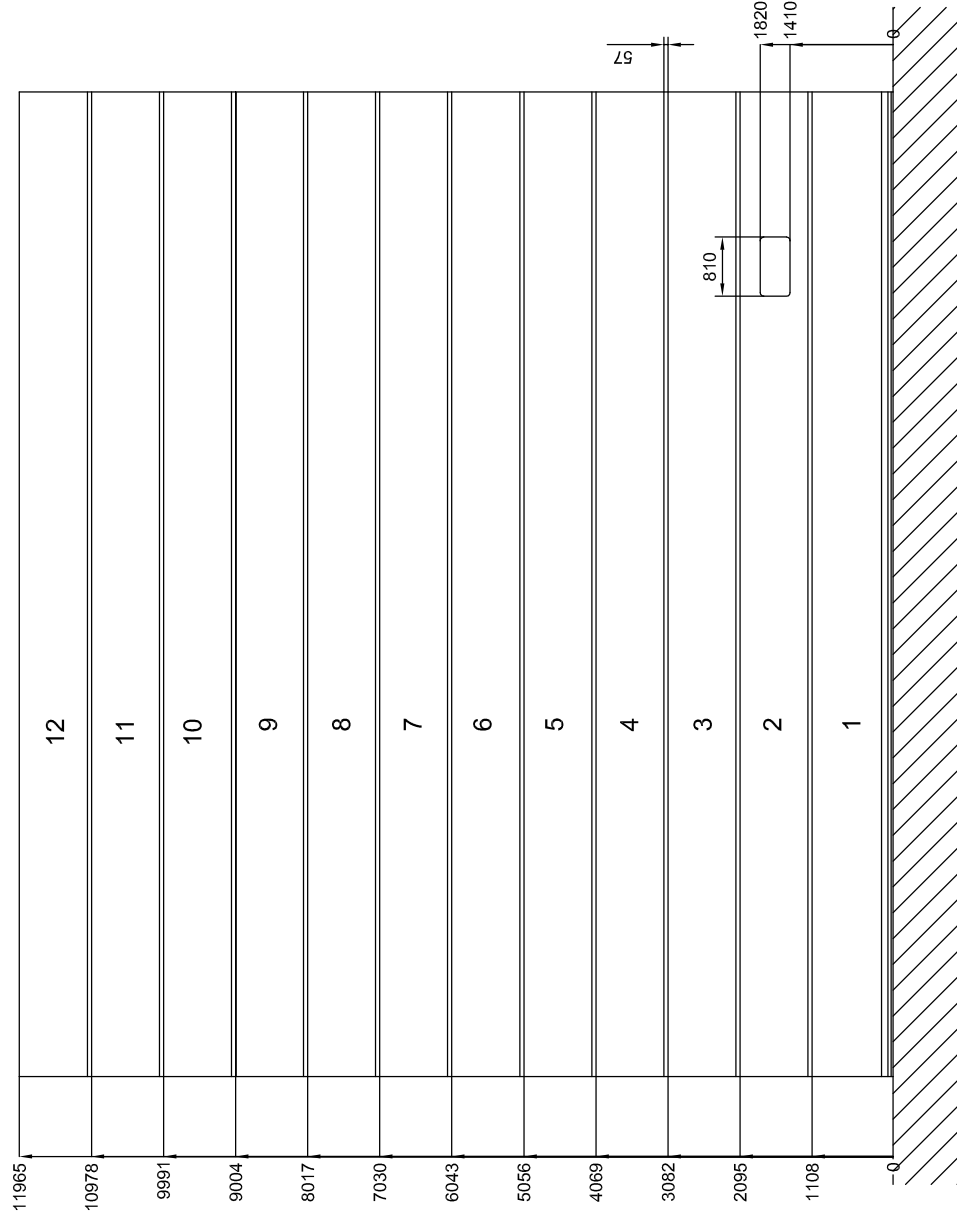

view from outside

vertical section

door panels	dimension "total height"
7	7045
8	8032
9	9019
10	10006
11	10993
12	11980

door panels*	dimension "total height"
13	12967
14	13954
15	14941
16	15928

* on request

HT 80/400

view

05/206/2

subject to technical alterations!

Sept. 2007

CAD:

ht80-400-view

Urheberchutzvermerk DIN 34