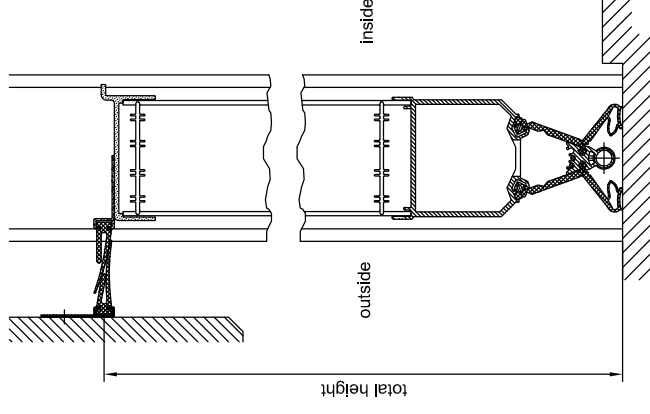

view from outside

vertical section

door panels	dimension "total height"
7	7045
8	8032
9	9019
10	10006
11	10993
12	11980

door panels*	dimension "total height"
13	12967
14	13954
15	14941
16	15928

* on request

HT 80/400

view

05/206/2

subject to technical alterations!

Sept. 2007

CAD:

ht80-400-view

Urheberchutzvermerk DIN 34